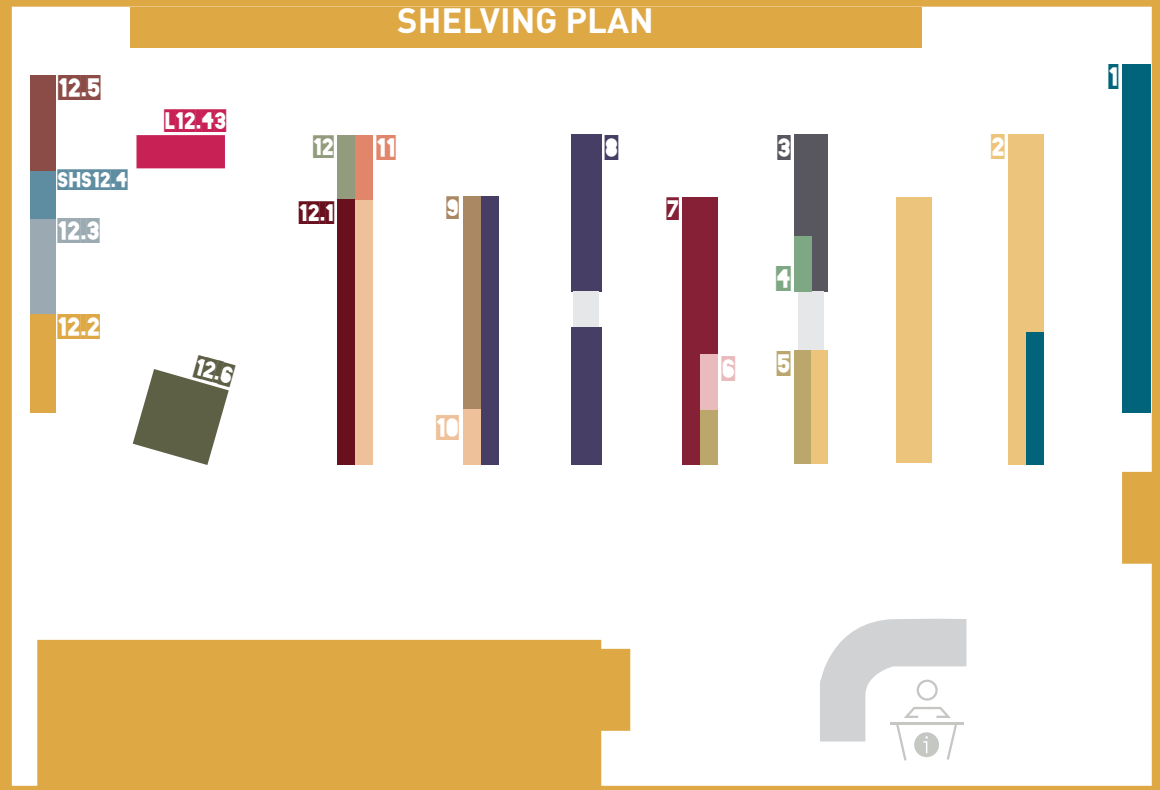

WORK SPACE

COLLABORATIVE ROOM

- 1 for 10 people
- 3 for 9 people
- 7 for 5 people

8 Computers

203 Plugs

114 Network sockets

4 Wireless phone chargers

4 Tablets

1 Printer

1 Self service station

- L12.41** Novels
- L12.42** Graphic novels
- 12.7** Arts & Culture

SHELVING PLAN

CAFETERIA with a terrace

58 seats +

- 2 couches
- 2 benches
- 4 armchairs
- 1 alcove
- 1 foosball table